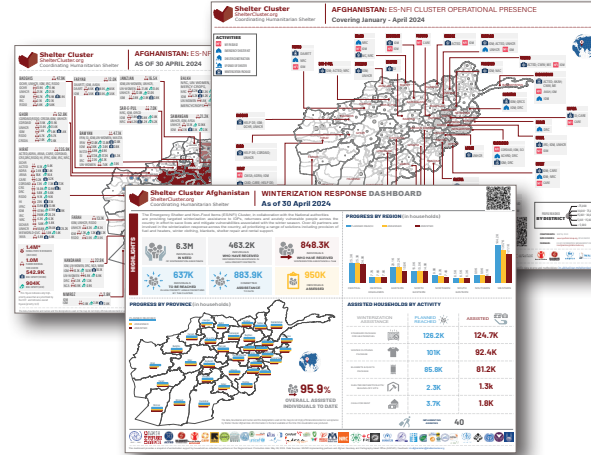

Situational Report

More IM Products

HRP Dashboard

Shelter Cluster Website

Contact Shelter Cluster Coordination Team in Afghanistan

Subscribe to Shelter Cluster Afghanistan mailing list