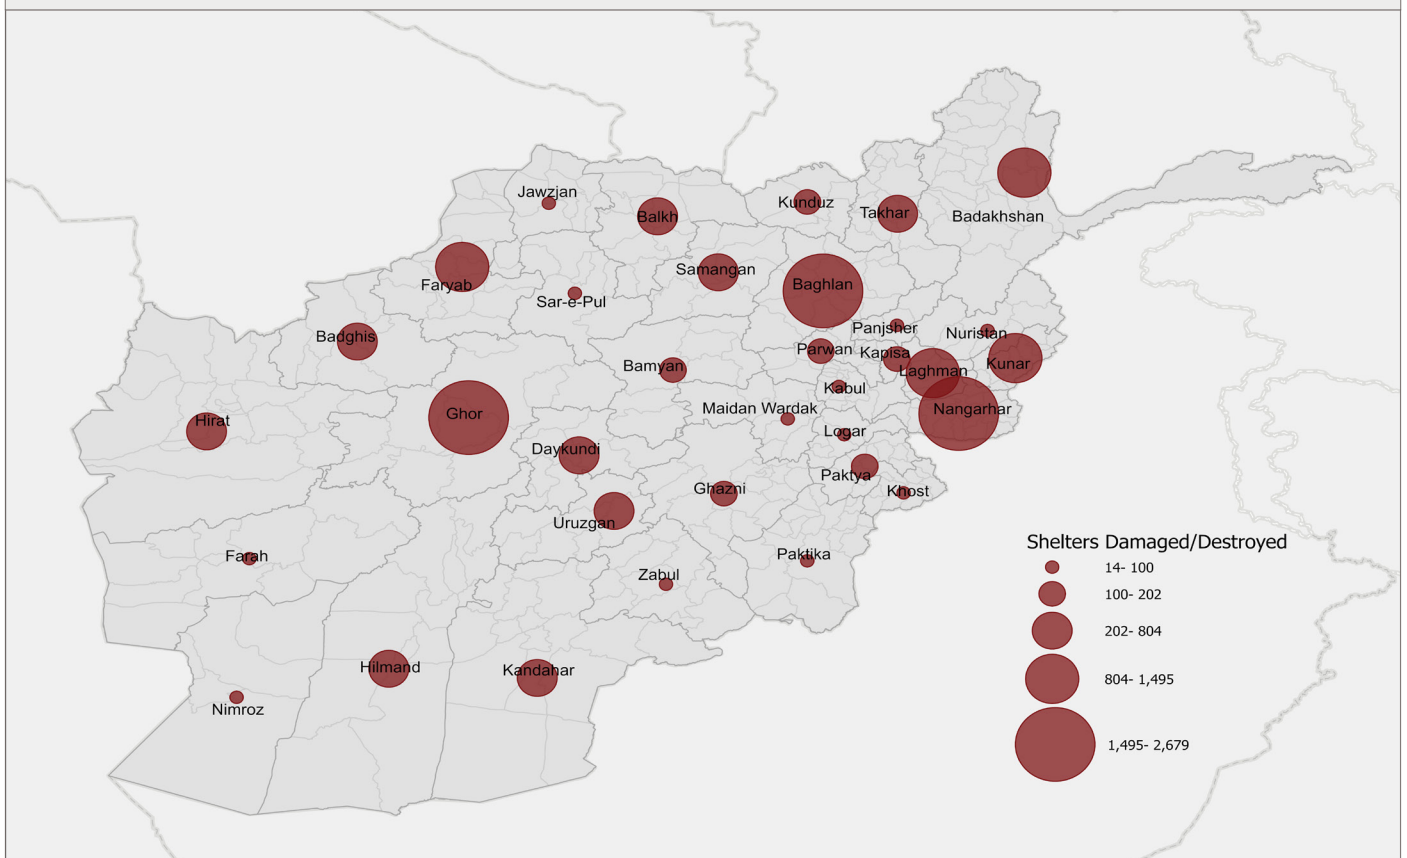

## Key Numbers

**8**  
Regions Affected

**34**  
Provinces Affected

**256**  
Districts Affected

**20,368**  
Families Affected

**18,461**  
Shelters Damaged/Destroyed

**18,351**  
Families Recieved Assistance

## Overview

- During **January - July**, flash flood, heavy rainfall, and windstorm incidents have affected **34** provinces across **8** regions of afghanistan.
- These incidents have completely destroyed (**5,667**) shelters and severely damaged (**12,794**) shelters across (**256**) districts.
- The majority of families affected (**4,380**) were in Ghor Province followed by Baghlan Province (**2,393**) caused by flash flood and heavy rainfall incidents.
- Joint Assessment Teams have identified (**18,351**) families and cluster partners have assisted the affected families.

### Key Numbers

**3**  
Regions Affected

**8**  
Provinces Affected

**38**  
Districts Affected

**795**  
Families Affected

**795**  
Shelters Damaged/Destroyed

**685**  
Families Recieved Assistance

### Overview

- During 1-31 **July**, windstorm, flash flood, and heavy rainfall incidents have affected **8** provinces across **3** regions of afghanistan.
- These incidents have completely destroyed (**146**) shelters and severely damaged (**649**) shelters across (**38**) districts.
- The majority of families affected (**420**) were in Nangarhar Province caused by windstorm followed by Laghman Province (**146**) caused by flash flood incidents.
- Joint Assessment Teams have identified (**685**) families and cluster partners have assisted the affected families.