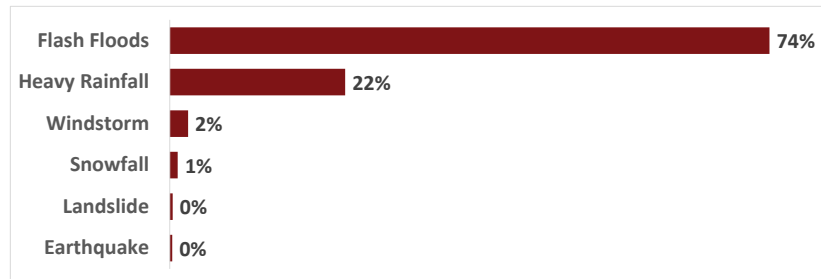

Key Numbers

8
Regions Affected

34
Provinces Affected

256
Districts Affected

20,368
Families Affected

18,461
Shelters Damaged/Destroyed

18,351
Families Recieved Assistance

Overview

- During **January - July**, flash flood, heavy rainfall, and windstorm incidents have affected **34** provinces across **8** regions of afghanistan.
- These incidents have completely destroyed (**5,667**) shelters and severely damaged (**12,794**) shelters across (**256**) districts.
- The majority of families affected (**4,380**) were in Ghor Province followed by Baghlan Province (**2,393**) caused by flash flood and heavy rainfall incidents.
- Joint Assessment Teams have identified (**18,351**) families and cluster partners have assisted the affected families.

% of Shelters Damaged/Destroyed by Incident Type